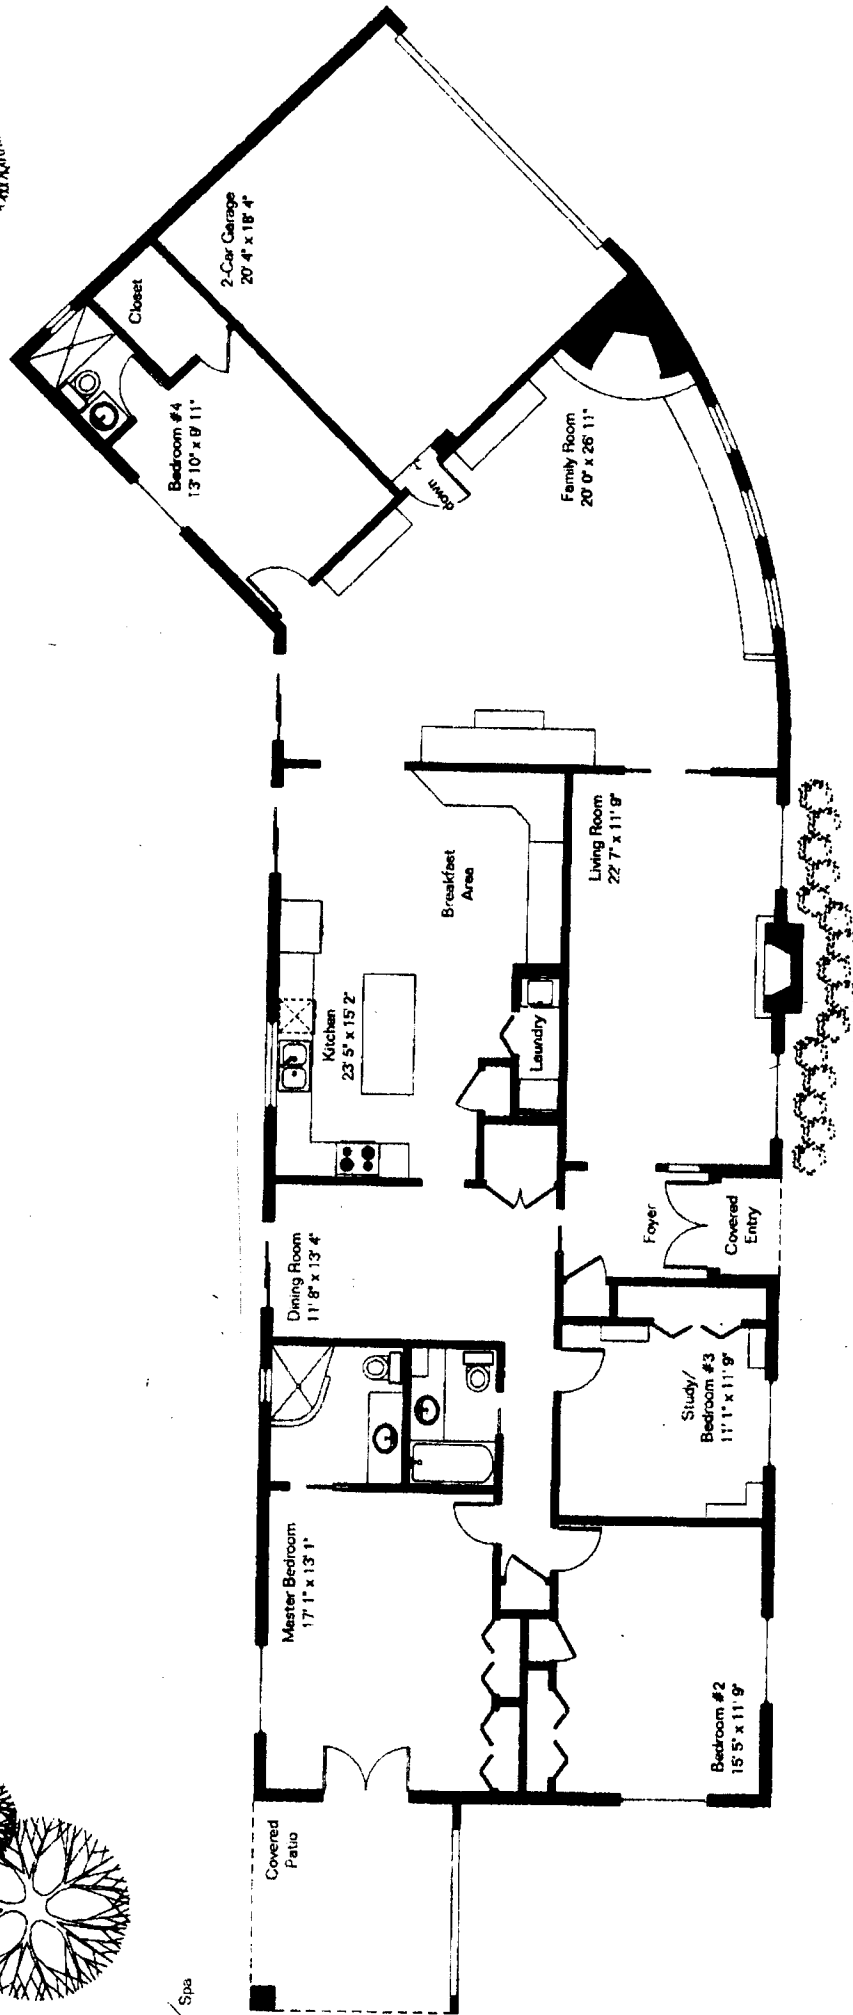

The square footages and room size information are deemed to be reliable but are not guaranteed and should be independently verified.

Pool Area

Ramada and View Deck

# 6910 N Camino de las Candelas

Spa

Living Area 2,584 Sq Ft  
Garage 401 Sq Ft

Site Visit November 2004

Copyright 2004 Floor Plans First! LLC  
All Rights Reserved.

www.FloorPlansFirst.com  
Toll Free (877) 887-1500  
Fax (520) 791-7701

See the Floor Plan First!